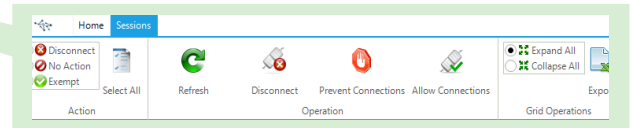

Control User Time Connections - Dynamic Grid

**REDUCE RISK OF USERS LOGGING IN WHILE DOING ADMIN TASKS**