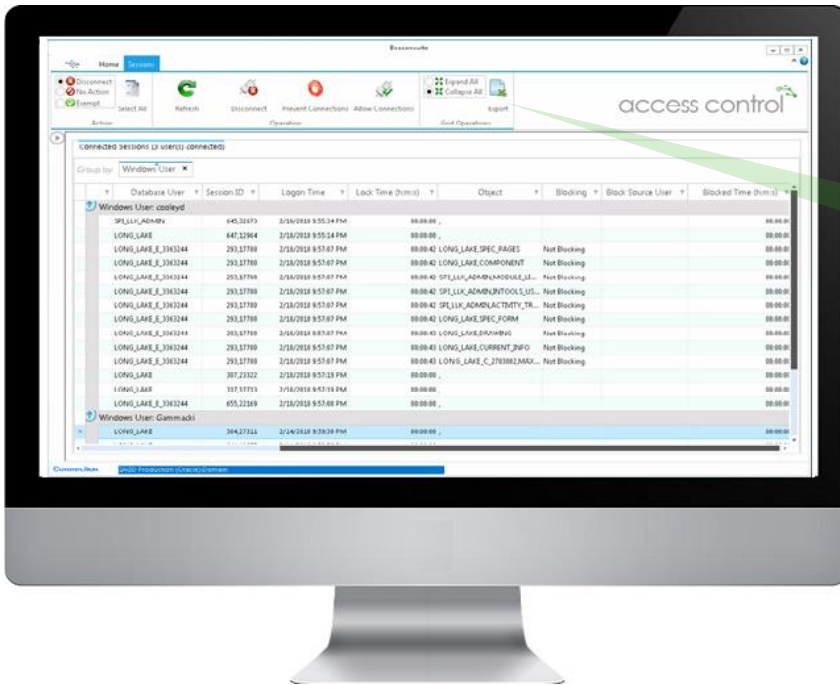

### SmartPlant® Enabled

Perform SmartPlant® Instrumentation administration tasks without interruption by easily applying access control restrictions and disconnections.

Beaconsuite™ Access Control provides the ability to easily manage system and user access to active databases, virtually removing the possibility of data loss due to concurrent administrator activities and end user data manipulation.

The reporting and monitoring abilities of Access Control also provide valuable insight into user access and duration patterns within your SmartPlant® Instrumentation database.

### FEATURES

- Display active user and application connection durations
- Disconnect active sessions (globally or by user)
- Prevent new user connections
- Identify and clear locked records
- Available as a "view only" application

Control User Time Connections - Dynamic Grid

**REDUCE RISK OF USERS LOGGING IN WHILE DOING ADMIN TASKS**